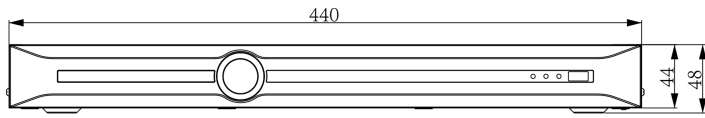

DIMENSIONS (Unit: mm)