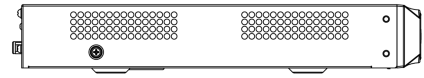

DIMENSIONS (Unit: mm)